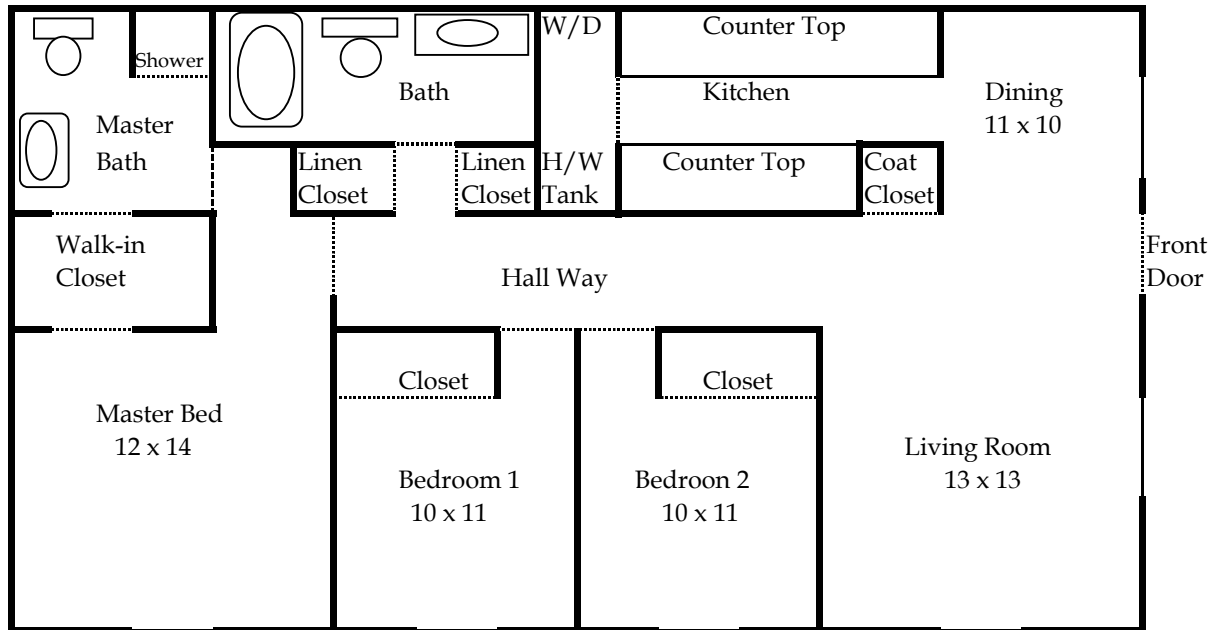

jordanrentalproperties.com

Split Two Master Bed, Two Bath

Square Feet: 925

Apartment Details:

- Fully Equipped Kitchen
- Washer/Dryer
- Fully Carpeted
- Mini Blinds
- Private Patio or Balcony

Property Details:

2100 N. Leverett Ave., Fayetteville, AR 72703, 479-521-7200

Three Bed, Two Bath

Square Feet: 1225

Apartment Details:

- Fully Equipped Kitchen
- Washer/Dryer
- Fully Carpeted
- Mini Blinds
- Private Patio or Balcony

jordanrentalproperties.com

Traditional Two Bed, Two Bath

Square Feet: 925

Apartment Details:

Fully Equipped Kitchen
 Washer/Dryer
 Fully Carpeted
 Mini Blinds
 Private Patio or Balcony

Property Details:

Large Swimming Pool
 Wi-Fi Club House
 Landscaping
 U of A Blue Bus Route
 Resident Manager
 Full Time Maintenance
 Courtesy Officer Service