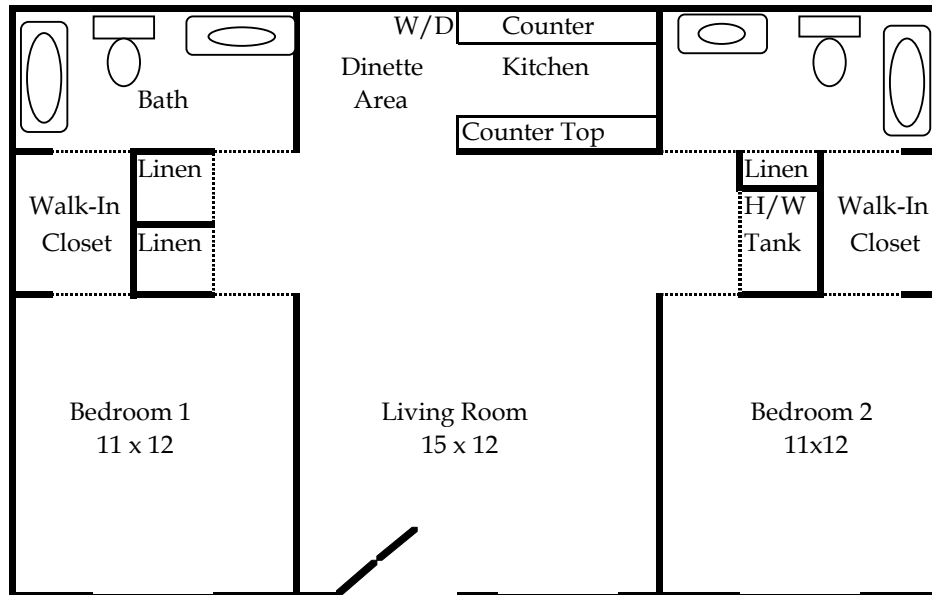

Leverett Garden Apartments

2100 N. Leverett Ave., Fayetteville, AR 72703, 479-521-7200

jordanrentalproperties.com

One Bed, One Bath

Square Feet: 750

Apartment Details:

- Fully Equipped Kitchen
- Washer/Dryer
- Fully Carpeted
- Mini Blinds
- Private Patio or Balcony

jordanrentalproperties.com

Split Two Master Bed, Two Bath

Square Feet: 925

Apartment Details:

- Fully Equipped Kitchen
- Washer/Dryer
- Fully Carpeted
- Mini Blinds
- Private Patio or Balcony

Property Details:

2100 N. Leverett Ave., Fayetteville, AR 72703, 479-521-7200

Three Bed, Two Bath

Square Feet: 1225

Apartment Details:

- Fully Equipped Kitchen
- Washer/Dryer
- Fully Carpeted
- Mini Blinds
- Private Patio or Balcony

jordanrentalproperties.com

Traditional Two Bed, Two Bath

Square Feet: 925

Apartment Details:

Fully Equipped Kitchen
 Washer/Dryer
 Fully Carpeted
 Mini Blinds
 Private Patio or Balcony

Property Details:

Large Swimming Pool
 Wi-Fi Club House
 Landscaping
 U of A Blue Bus Route
 Resident Manager
 Full Time Maintenance
 Courtesy Officer Service