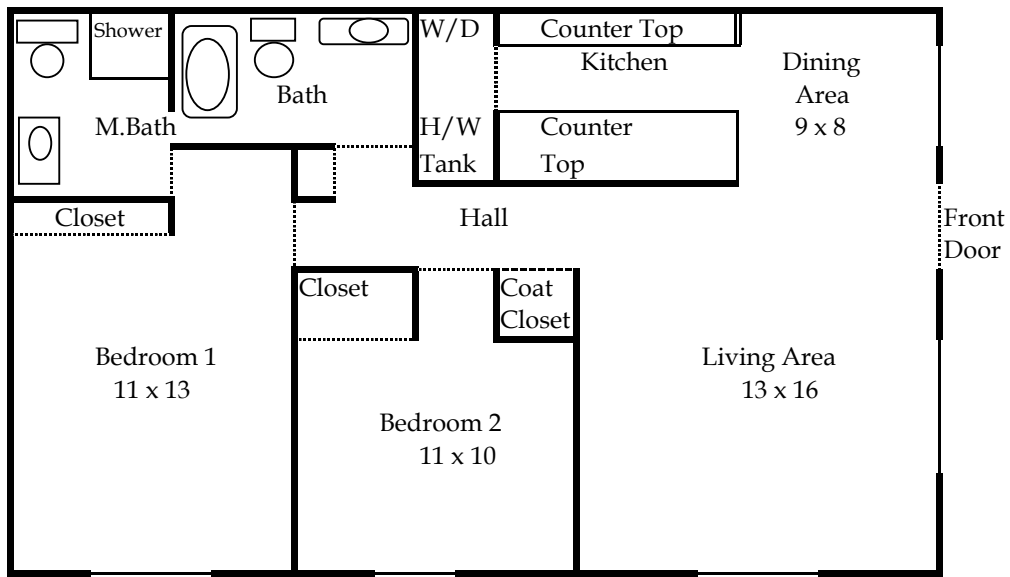

jordanrentalproperties.com

Split Two Master Bed, Two Bath

Square Feet: 925

Apartment Details:

- Fully Equipped Kitchen
- Washer/Dryer
- Fully Carpeted
- Mini Blinds
- Private Patio or Balcony

Property Details:

2100 N. Leverett Ave., Fayetteville, AR 72703, 479-521-7200

Three Bed, Two Bath

Square Feet: 1225

Apartment Details:

- Fully Equipped Kitchen
- Washer/Dryer
- Fully Carpeted
- Mini Blinds
- Private Patio or Balcony

jordanrentalproperties.com

Traditional Two Bed, Two Bath

Square Feet: 925

Apartment Details:

Fully Equipped Kitchen
 Washer/Dryer
 Fully Carpeted
 Mini Blinds
 Private Patio or Balcony

Property Details:

Large Swimming Pool
 Wi-Fi Club House
 Landscaping
 U of A Blue Bus Route
 Resident Manager
 Full Time Maintenance
 Courtesy Officer Service