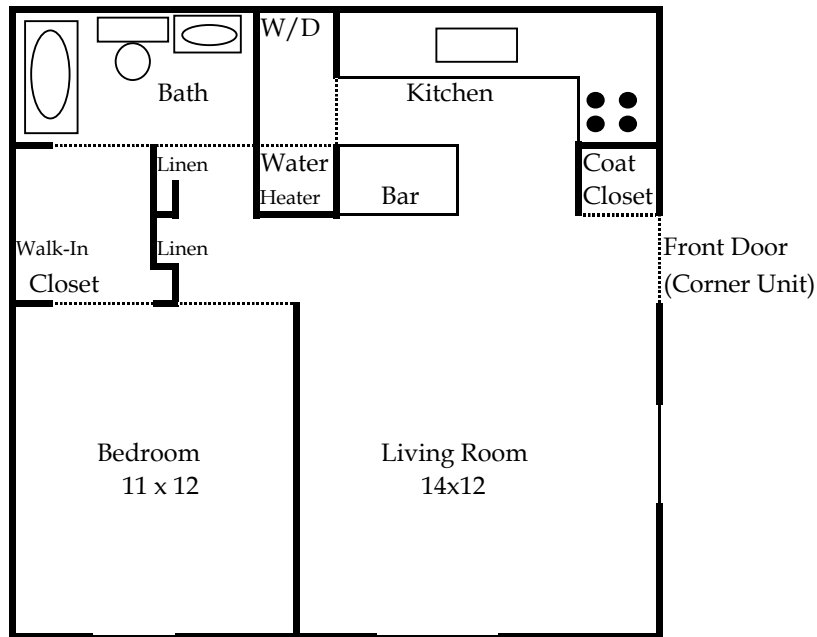

Leverett Garden Apartments

2100 N. Leverett Ave., Fayetteville, AR 72703, 479-521-7200

jordanrentalproperties.com

One Bed, One Bath

Square Feet: 750

Apartment Details:

- Fully Equipped Kitchen
- Washer/Dryer
- Fully Carpeted
- Mini Blinds
- Private Patio or Balcony

jordanrentalproperties.com

Split Two Master Bed, Two Bath

Square Feet: 925

Apartment Details:

- Fully Equipped Kitchen
- Washer/Dryer
- Fully Carpeted
- Mini Blinds
- Private Patio or Balcony

Property Details:

2100 N. Leverett Ave., Fayetteville, AR 72703, 479-521-7200

Three Bed, Two Bath

Square Feet: 1225

Apartment Details:

- Fully Equipped Kitchen
- Washer/Dryer
- Fully Carpeted
- Mini Blinds
- Private Patio or Balcony

jordanrentalproperties.com

Traditional Two Bed, Two Bath

Square Feet: 925

Apartment Details:

Fully Equipped Kitchen
 Washer/Dryer
 Fully Carpeted
 Mini Blinds
 Private Patio or Balcony

Property Details:

Large Swimming Pool
 Wi-Fi Club House
 Landscaping
 U of A Blue Bus Route
 Resident Manager
 Full Time Maintenance
 Courtesy Officer Service