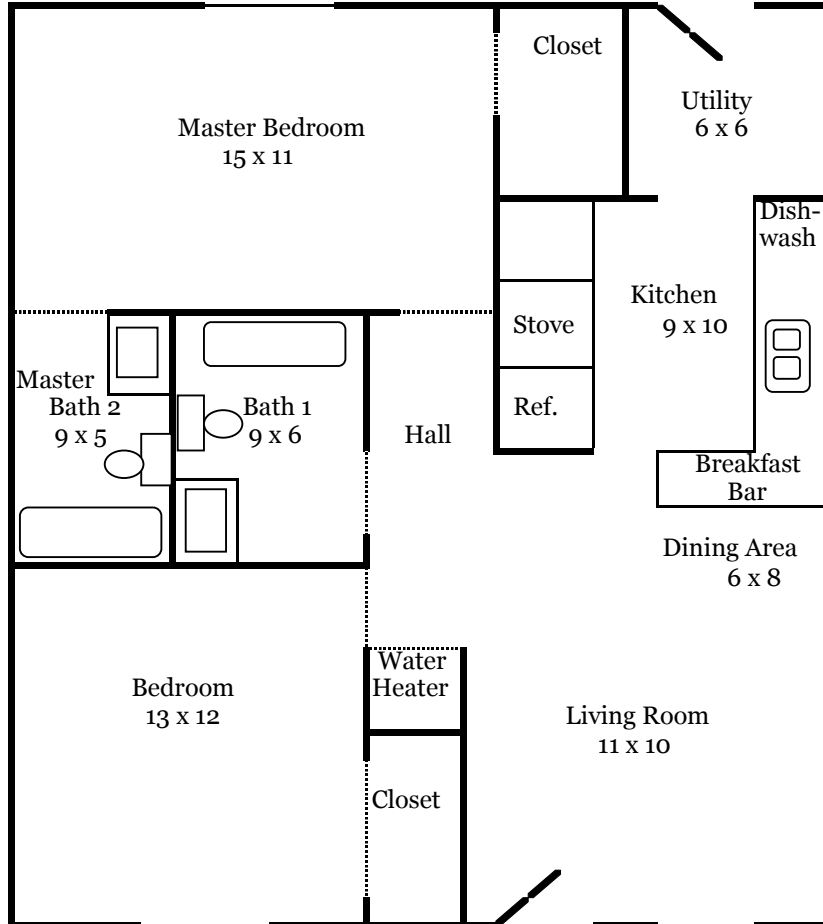

### **2 Bedroom, 2 Bath**

Square Feet 825

#### **Apartment Amminities**

Fully Equipped Kitchen w/ Microwave  
Full-size washer and dryer  
Ceiling Fans in LR and both Bedrooms  
Back Patio (downstairs only)  
Complex built in August 2004  
Courtesy Officer Service